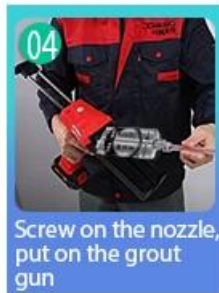

### Alat berdekatan bersama profesional

Cutter Knife

Pointing trowel

Brush

Forming Stick

Perching Knife

Masking Tape

Stainless Steel Ball