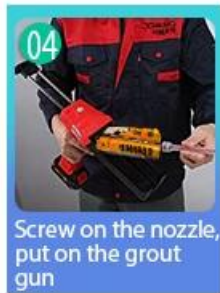

### Berikan Solusi Celah Seluruh Kamar

**Proses Konstruksi Singkat**

Clean the tiles and keep it dry

Polish with tile wax except the glazed tile

Open & Watch, both sides can extruded meanwhile

Screw on the nozzle, put on the grout gun