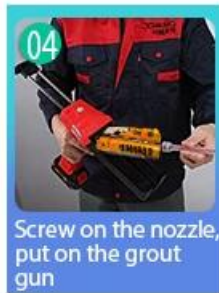

03
Open & Watch, both sides can extruded meanwhile

04
Screw on the nozzle, put on the grout gun

05
Inclined cut the top of the nozzle in 45°

06
Squeeze out 60-80cm long grout in the forepart

07
Evenly squeeze out the tile agent along the gap