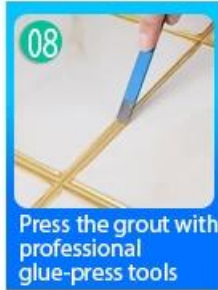

Screw on the nozzle, put on the grout gun

Inclined cut the top of the nozzle in 45°

Squeeze out 60-80cm long grout in the forepart

Evenly squeeze out the tile agent along the gap

Press the grout with professional glue-press tools