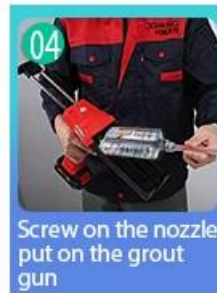

### Alat berdekatan bersama profesional

Two Component Caulking Gun

Cutter Knife

Pointing trowel

Brush

Forming Stick

Perching Knife

Masking Tape