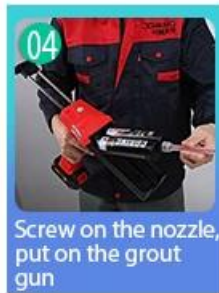

Screw on the nozzle, put on the grout gun

Inclined cut the top of the nozzle in 45°

Squeeze out 60-80cm long grout in the forepart

Evenly squeeze out the tile agent along the gap

Press the grout with professional glue-press tools