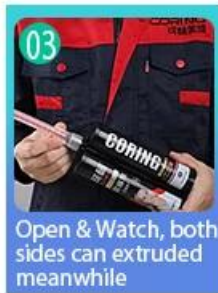

Open & Watch, both sides can extruded meanwhile

Screw on the nozzle, put on the grout gun

Inclined cut the top of the nozzle in 45°

Squeeze out 60-80cm long grout in the forefront

Evenly squeeze out the tile agent along the gap