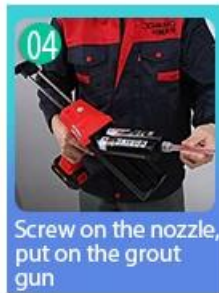

Open & Watch, both sides can extruded meanwhile

Screw on the nozzle, put on the grout gun

Inclined cut the top of the nozzle in 45°

Squeeze out 60-80cm long grout in the forefront

Evenly squeeze out the tile agent along the gap