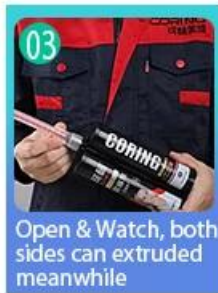

03
Open & Watch, both sides can extruded meanwhile

04
Screw on the nozzle, put on the grout gun

05
Inclined cut the top of the nozzle in 45°

06
Squeeze out 60-80cm long grout in the forepart

07
Evenly squeeze out the tile agent along the gap